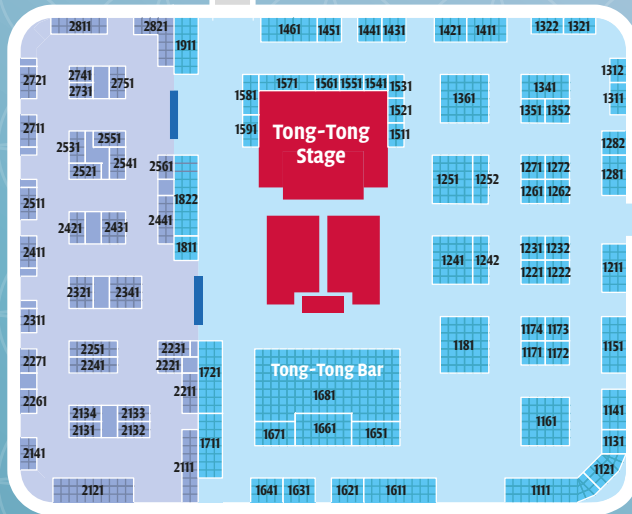

Foodtruck
Picnic Area

Food Court

De Rotonde

Indonesia
Pavillion

(Disabled)
Toilets

First
Aid
1212

Grand Pasar

(Disabled)
Toilets

Entrance