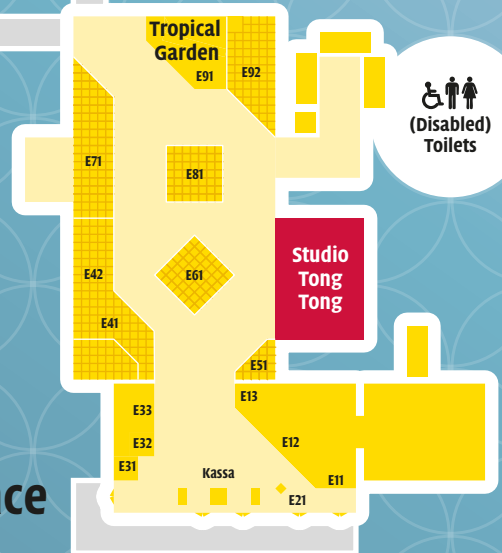

Foodtruck
Picnic Area

Food Court

De Rotonde

Indonesia
Pavillion

(Disabled)
Toilets

First
Aid
1212

Grand Pasar

(Disabled)
Toilets

Entrance