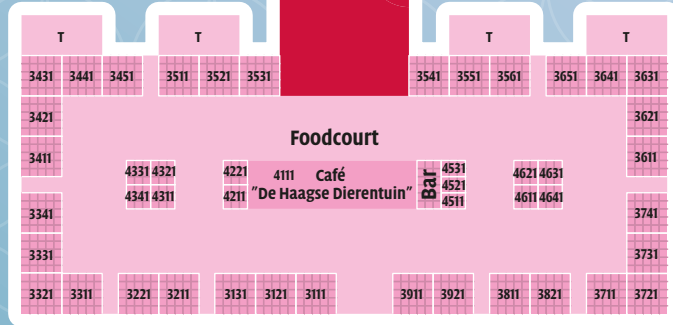

Foodtruck
Picnic Area

Food Court

De Rotonde

Indonesia
Pavillion

(Disabled)
Toilets

First
Aid
1212

Grand Pasar

(Disabled)
Toilets

Entrance