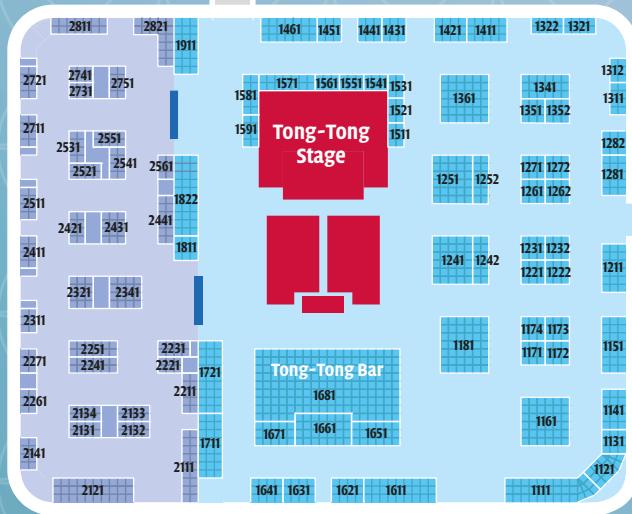

Foodtruck Picnic Area

Food Court

De Rotonde

Indonesia Pavilion

(Disabled) Toilets

First Aid 1212

Grand Pasar

(Disabled) Toilets

Entrance