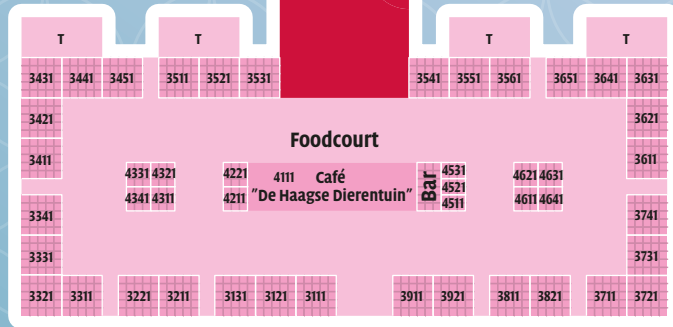

Foodtruck Picnic Area

Food Court

De Rotonde

Indonesia Pavilion

(Disabled) Toilets

First Aid 1212

Grand Pasar

(Disabled) Toilets

Entrance